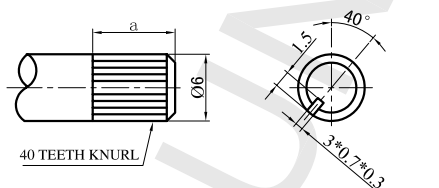

| | | |
|------------|------------|---------|
| CATEGORIES | DIMENSIONS | UNIT:mm |
|------------|------------|---------|

V-TYPE (VERTICAL)

H-TYPE (HORIZONTAL)

FA-TYPE

SHAFT SHOWN IN FULL
C.C.W POSITION

| | | | | | |
|---|-----|------|------|------|------|
| L | 15 | 20 | 25 | 30 | 35 |
| b | 7.5 | 12.5 | 17.5 | 22.5 | 27.5 |
| a | 6 | 7 | 12 | 12 | 12 |

KT-TYPE

SHAFT SHOWN IN FULL
C.C.W POSITION

| | | | | | |
|---|-----|------|------|------|------|
| L | 15 | 20 | 25 | 30 | 35 |
| b | 7.5 | 12.5 | 17.5 | 22.5 | 27.5 |
| a | 6 | 7 | 12 | 12 | 7 |

KS-TYPE

SHAFT SHOWN IN FULL
C.C.W POSITION

| | | | | |
|---|-----|------|------|------|
| L | 15 | 20 | 25 | 30 |
| b | 7.5 | 12.5 | 17.5 | 22.5 |
| a | 6 | 7 | 12 | 12 |

KX-TYPE

SHAFT SHOWN IN FULL
C.C.W POSITION