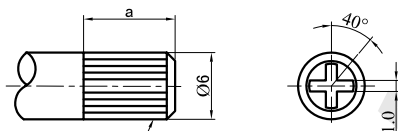

| | | |
|------------|------------|---------|
| CATEGORIES | DIMENSIONS | UNIT:mm |
|------------|------------|---------|

V-TYPE (VERTICAL)

H-TYPE (HORIZONTAL)

FA-TYPE

SHAFT SHOWN IN FULL
C.C.W POSITION

| | | | | | |
|---|-----|------|------|------|------|
| L | 15 | 20 | 25 | 30 | 35 |
| b | 7.5 | 12.5 | 17.5 | 22.5 | 27.5 |
| a | 6 | 7 | 12 | 12 | 12 |

KT-TYPE

SHAFT SHOWN IN FULL
C.C.W POSITION

| | | | | | |
|---|-----|------|------|------|------|
| L | 15 | 20 | 25 | 30 | 35 |
| b | 7.5 | 12.5 | 17.5 | 22.5 | 27.5 |
| a | 6 | 7 | 12 | 12 | 7 |

KS-TYPE

SHAFT SHOWN IN FULL
C.C.W POSITION

| | | | | |
|---|-----|------|------|------|
| L | 15 | 20 | 25 | 30 |
| b | 7.5 | 12.5 | 17.5 | 22.5 |
| a | 6 | 7 | 12 | 12 |

KX-TYPE

SHAFT SHOWN IN FULL
C.C.W POSITION