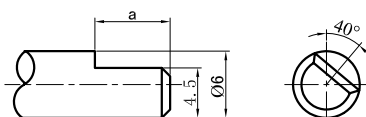

| | | |
|------------|------------|---------|
| CATEGORIES | DIMENSIONS | UNIT:mm |
|------------|------------|---------|

V-TYPE (VERTICAL)

H-TYPE (HORIZONTAL)

FA-TYPE

SHAFT SHOWN IN FULL
C.C.W POSITION

| | | | | | |
|---|-----|------|------|------|------|
| L | 15 | 20 | 25 | 30 | 35 |
| b | 7.5 | 12.5 | 17.5 | 22.5 | 27.5 |
| a | 6 | 7 | 12 | 12 | 12 |

KT-TYPE

SHAFT SHOWN IN FULL
C.C.W POSITION

| | | | | | |
|---|-----|------|------|------|------|
| L | 15 | 20 | 25 | 30 | 35 |
| b | 7.5 | 12.5 | 17.5 | 22.5 | 27.5 |
| a | 6 | 7 | 12 | 12 | 7 |

KS-TYPE

SHAFT SHOWN IN FULL
C.C.W POSITION

| | | | | |
|---|-----|------|------|------|
| L | 15 | 20 | 25 | 30 |
| b | 7.5 | 12.5 | 17.5 | 22.5 |
| a | 6 | 7 | 12 | 12 |

KX-TYPE

SHAFT SHOWN IN FULL
C.C.W POSITION