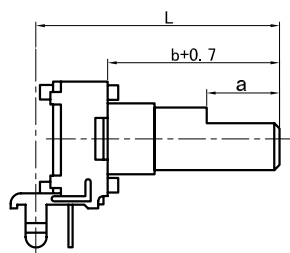

SOUNDWELL®

http://soundwell-cn.com

RA09 Series POTENTIOMETER

企业微信，扫码有惊喜

升威官网，发现更多产品

| | | |
|----------|---------------|---------|
| MODEL 品名 | DIMENSIONS 尺寸 | UNIT:mm |
|----------|---------------|---------|

| | | |
|------------|------------|---------|
| CATEGORIES | DIMENSIONS | UNIT:mm |
|------------|------------|---------|

V-TYPE (VERTICAL)

H-TYPE (HORIZONTAL)

FA-TYPE

SHAFT SHOWN IN FULL
C.C.W POSITION

| | | | | | |
|---|-----|------|------|------|------|
| L | 15 | 20 | 25 | 30 | 35 |
| b | 7.5 | 12.5 | 17.5 | 22.5 | 27.5 |
| a | 6 | 7 | 12 | 12 | 12 |

KT-TYPE

SHAFT SHOWN IN FULL
C.C.W POSITION

| | | | | | |
|---|-----|------|------|------|------|
| L | 15 | 20 | 25 | 30 | 35 |
| b | 7.5 | 12.5 | 17.5 | 22.5 | 27.5 |
| a | 6 | 7 | 12 | 12 | 7 |

KS-TYPE

SHAFT SHOWN IN FULL
C.C.W POSITION

| | | | | |
|---|-----|------|------|------|
| L | 15 | 20 | 25 | 30 |
| b | 7.5 | 12.5 | 17.5 | 22.5 |
| a | 6 | 7 | 12 | 12 |

KX-TYPE

SHAFT SHOWN IN FULL
C.C.W POSITION