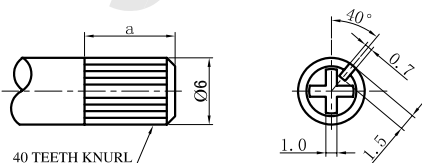

| | | |
|------------|------------|---------|
| CATEGORIES | DIMENSIONS | UNIT:mm |
|------------|------------|---------|

V-TYPE (VERTICAL)

H-TYPE (HORIZONTAL)

FA-TYPE

SHAFT SHOWN IN FULL
C.C.W POSITION

| | | | | | |
|---|-----|------|------|------|------|
| L | 15 | 20 | 25 | 30 | 35 |
| b | 7.5 | 12.5 | 17.5 | 22.5 | 27.5 |
| a | 6 | 7 | 12 | 12 | 12 |

KT-TYPE

SHAFT SHOWN IN FULL
C.C.W POSITION

| | | | | | |
|---|-----|------|------|------|------|
| L | 15 | 20 | 25 | 30 | 35 |
| b | 7.5 | 12.5 | 17.5 | 22.5 | 27.5 |
| a | 6 | 7 | 12 | 12 | 7 |

KS-TYPE

SHAFT SHOWN IN FULL
C.C.W POSITION

| | | | | |
|---|-----|------|------|------|
| L | 15 | 20 | 25 | 30 |
| b | 7.5 | 12.5 | 17.5 | 22.5 |
| a | 6 | 7 | 12 | 12 |

KX-TYPE

SHAFT SHOWN IN FULL
C.C.W POSITION