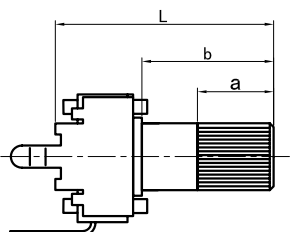

SOUNDWELL®

http://soundwell-cn.com

RA09 Series POTENTIOMETER

企业微信，扫码有惊喜

升威官网，发现更多产品

| | | |
|----------|---------------|---------|
| MODEL 品名 | DIMENSIONS 尺寸 | UNIT:mm |
|----------|---------------|---------|

| | | |
|------------|------------|---------|
| CATEGORIES | DIMENSIONS | UNIT:mm |
|------------|------------|---------|

V-TYPE (VERTICAL)

H-TYPE (HORIZONTAL)

FA-TYPE

SHAFT SHOWN IN FULL
C.C.W POSITION

| | | | | | |
|---|-----|------|------|------|------|
| L | 15 | 20 | 25 | 30 | 35 |
| b | 7.5 | 12.5 | 17.5 | 22.5 | 27.5 |
| a | 6 | 7 | 12 | 12 | 12 |

KT-TYPE

SHAFT SHOWN IN FULL
C.C.W POSITION

| | | | | | |
|---|-----|------|------|------|------|
| L | 15 | 20 | 25 | 30 | 35 |
| b | 7.5 | 12.5 | 17.5 | 22.5 | 27.5 |
| a | 6 | 7 | 12 | 12 | 7 |

KS-TYPE

SHAFT SHOWN IN FULL
C.C.W POSITION

| | | | | |
|---|-----|------|------|------|
| L | 15 | 20 | 25 | 30 |
| b | 7.5 | 12.5 | 17.5 | 22.5 |
| a | 6 | 7 | 12 | 12 |

KX-TYPE

SHAFT SHOWN IN FULL
C.C.W POSITION