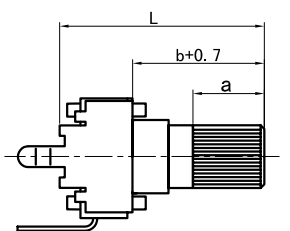

SOUNDWELL®

http://soundwell-cn.com

RA09 Series POTENTIOMETER

企业微信，扫码有惊喜

升威官网，发现更多产品

| | | |
|----------|---------------|---------|
| MODEL 品名 | DIMENSIONS 尺寸 | UNIT:mm |
|----------|---------------|---------|

| | | |
|------------|------------|---------|
| CATEGORIES | DIMENSIONS | UNIT:mm |
|------------|------------|---------|

V-TYPE (VERTICAL)

H-TYPE (HORIZONTAL)

FA-TYPE

SHAFT SHOWN IN FULL
C.C.W POSITION

| | | | | | |
|---|-----|------|------|------|------|
| L | 15 | 20 | 25 | 30 | 35 |
| b | 7.5 | 12.5 | 17.5 | 22.5 | 27.5 |
| a | 6 | 7 | 12 | 12 | 12 |

KT-TYPE

SHAFT SHOWN IN FULL
C.C.W POSITION

| | | | | | |
|---|-----|------|------|------|------|
| L | 15 | 20 | 25 | 30 | 35 |
| b | 7.5 | 12.5 | 17.5 | 22.5 | 27.5 |
| a | 6 | 7 | 12 | 12 | 7 |

KS-TYPE

SHAFT SHOWN IN FULL
C.C.W POSITION

| | | | | |
|---|-----|------|------|------|
| L | 15 | 20 | 25 | 30 |
| b | 7.5 | 12.5 | 17.5 | 22.5 |
| a | 6 | 7 | 12 | 12 |

KX-TYPE

SHAFT SHOWN IN FULL
C.C.W POSITION