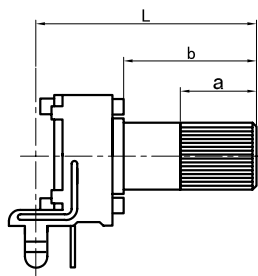

SOUNDWELL®

http://soundwell-cn.com

RA09 Series POTENTIOMETER

企业微信，扫码有惊喜

升威官网，发现更多产品

| | | |
|----------|---------------|---------|
| MODEL 品名 | DIMENSIONS 尺寸 | UNIT:mm |
|----------|---------------|---------|

| | | |
|------------|------------|---------|
| CATEGORIES | DIMENSIONS | UNIT:mm |
|------------|------------|---------|

V-TYPE (VERTICAL)

H-TYPE (HORIZONTAL)

FA-TYPE

SHAFT SHOWN IN FULL
C.C.W POSITION

| | | | | | |
|---|-----|------|------|------|------|
| L | 15 | 20 | 25 | 30 | 35 |
| b | 7.5 | 12.5 | 17.5 | 22.5 | 27.5 |
| a | 6 | 7 | 12 | 12 | 12 |

KT-TYPE

SHAFT SHOWN IN FULL
C.C.W POSITION

| | | | | | |
|---|-----|------|------|------|------|
| L | 15 | 20 | 25 | 30 | 35 |
| b | 7.5 | 12.5 | 17.5 | 22.5 | 27.5 |
| a | 6 | 7 | 12 | 12 | 7 |

KS-TYPE

SHAFT SHOWN IN FULL
C.C.W POSITION

| | | | | |
|---|-----|------|------|------|
| L | 15 | 20 | 25 | 30 |
| b | 7.5 | 12.5 | 17.5 | 22.5 |
| a | 6 | 7 | 12 | 12 |

KX-TYPE

SHAFT SHOWN IN FULL
C.C.W POSITION